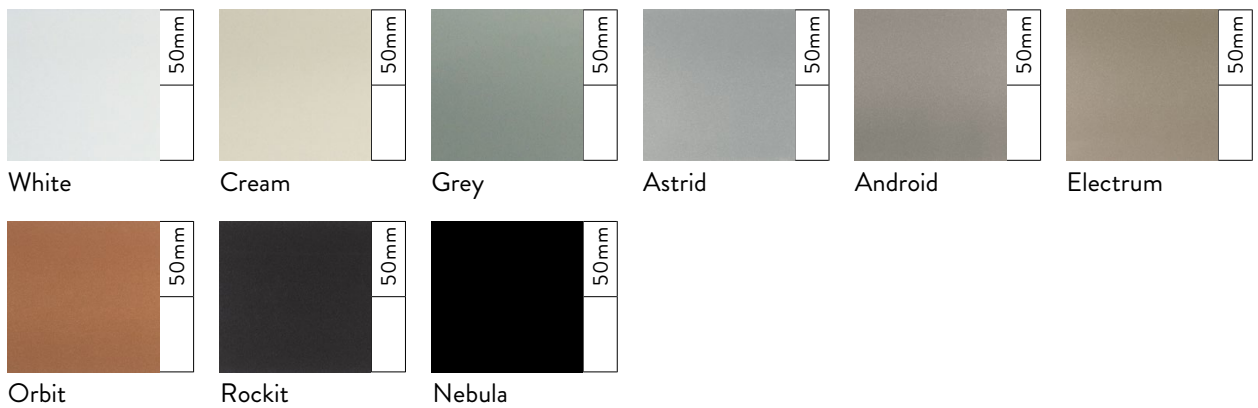

The Venetian Collection

Aluminium slats

 25: 702	 25: 703 / 16: 601	 25: 704 / 16: 602	 25: 705	 25: 706 / 16: 603	 25: 707 / 16: 604
 25: 708 / 16: 605	 25: 709	 25: 710 / 16: 607	 25: 711 / 16: 608	 25: 712 / 16: 609	 25: 713 / 16: 610
 25: 714 / 16: 611	 25: 715	 25: 716 / 16: 612	 25: 718 / 16: 613	 25: 719 / 16: 614	 25: 720 / 16: 615
 25: 722	 25: 723 / 16: 616	 25: 724 / 16: 617	 25: 725 / 16: 618	 25: 726 / 16: 619	 25: 727
 25: 728	 25: 729 / 16: 620	 25: 731 / 16: 622	 25: 732	 25: 733	 25: 734
 25: 735	 25: 736	 25: 738	 25: 739	 25: 745 / 16: 635	 25: 747
 25: 748	 25: 749	 25: 751	 25: 752	 25: 754	 25: 756
 25: 757	 25: 758 / 16: 648	 25: 759	 25: 760	 25: 761 / 16: 650	 25: 762 / 16: 651

The Venetian Collection Aluminium slats

Aluminium slats 50mm only

The Venetian Collection

Wood slats & tapes

Fabric tapes are optional, the tape indicated below is the standard unless otherwise specified.
Any colour tape can be supplied with any slat upon request.

Black

Natural

Light Beige

Hype

The Venetian Collection

Wood slats & tapes

Fabric tapes are optional, the tape indicated below is the standard unless otherwise specified.
Any colour tape can be supplied with any slat upon request.

Anthracite

Black

Idyllic

Havana

Intense

Drama

The Venetian Collection

Leather colour options