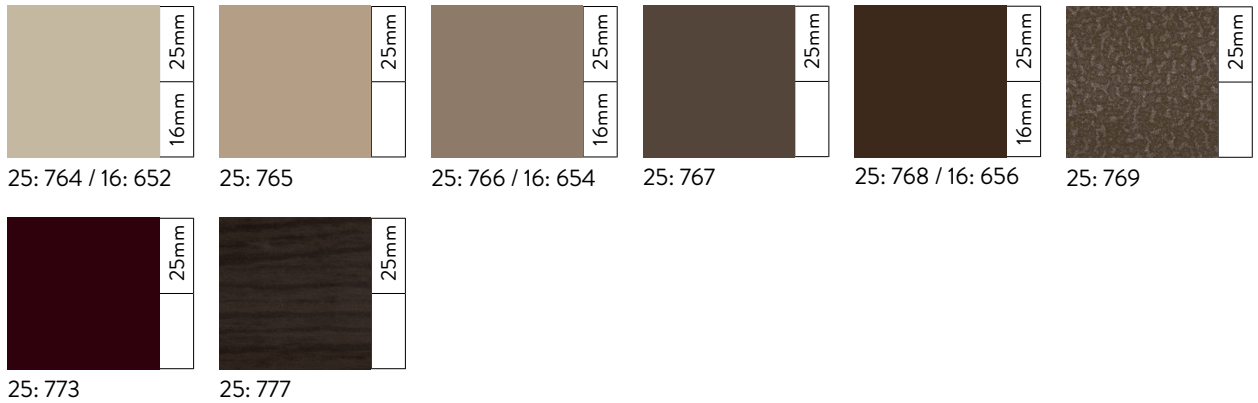

The Venetian Collection

Aluminium slats

 25: 702	 25: 703 / 16: 601	 25: 704 / 16: 602	 25: 705	 25: 706 / 16: 603	 25: 707 / 16: 604
 25: 708 / 16: 605	 25: 709	 25: 710 / 16: 607	 25: 711 / 16: 608	 25: 712 / 16: 609	 25: 713 / 16: 610
 25: 714 / 16: 611	 25: 715	 25: 716 / 16: 612	 25: 718 / 16: 613	 25: 719 / 16: 614	 25: 720 / 16: 615
 25: 722	 25: 723 / 16: 616	 25: 724 / 16: 617	 25: 725 / 16: 618	 25: 726 / 16: 619	 25: 727
 25: 728	 25: 729 / 16: 620	 25: 731 / 16: 622	 25: 732	 25: 733	 25: 734
 25: 735	 25: 736	 25: 738	 25: 739	 25: 745 / 16: 635	 25: 747
 25: 748	 25: 749	 25: 751	 25: 752	 25: 754	 25: 756
 25: 757	 25: 758 / 16: 648	 25: 759	 25: 760	 25: 761 / 16: 650	 25: 762 / 16: 651

The Venetian Collection Aluminium slats

Aluminium slats 50mm only

The Venetian Collection

Wood slats & tapes

Fabric tapes are optional, the tape indicated below is the standard unless otherwise specified.
Any colour tape can be supplied with any slat upon request.

Anthracite

Black

Idyllic

Havana

Intense

Drama

The Venetian Collection

Leather colour options