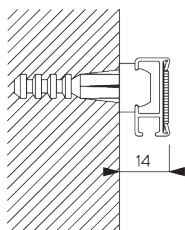

B. FIXATION
MURALE

Support Clip
SG 3666

SG 3666
Support