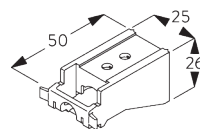

C. FIXATION MURALE

Support SG 3655, SG 3660

SG 3655

Support 50 mm